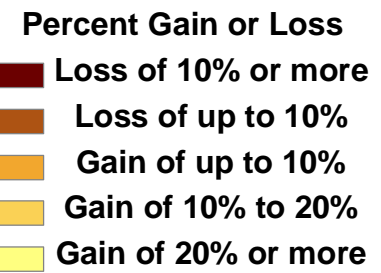

North Carolina

Percent Change in Total Jobs by County (1990 - 1995)

Source: Employment Security
Commission of North Carolina
Copyright 2006