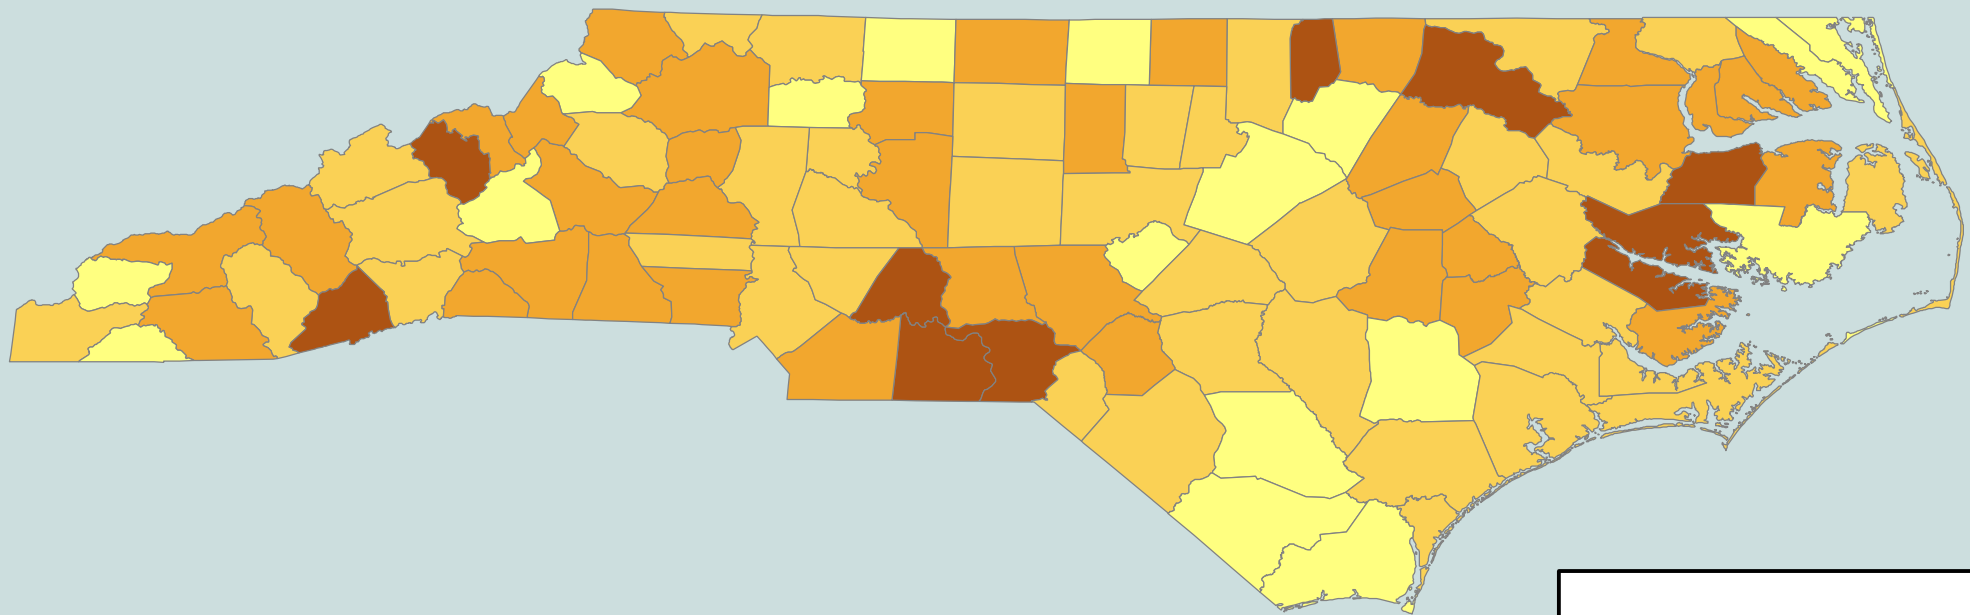

North Carolina

Percent Change in Total Jobs by County (1990 - 1995)

Source: Employment Security
Commission of North Carolina
Copyright 2006